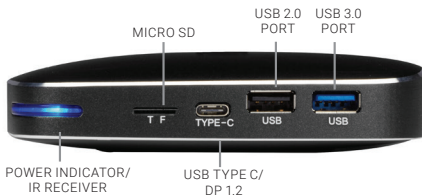

STEP 2 - Hardware Links

REQUIRED CONNECTIONS

- HDMI port: Connect to a display using the supplied HDMI Cable
- Connect to the 5-VDC power jack

OPTIONAL CONNECTIONS

- RJ-45 (Ethernet) port: Connect to your LAN
- USB port: Connect to a mouse or touchscreen

Back View

Side View